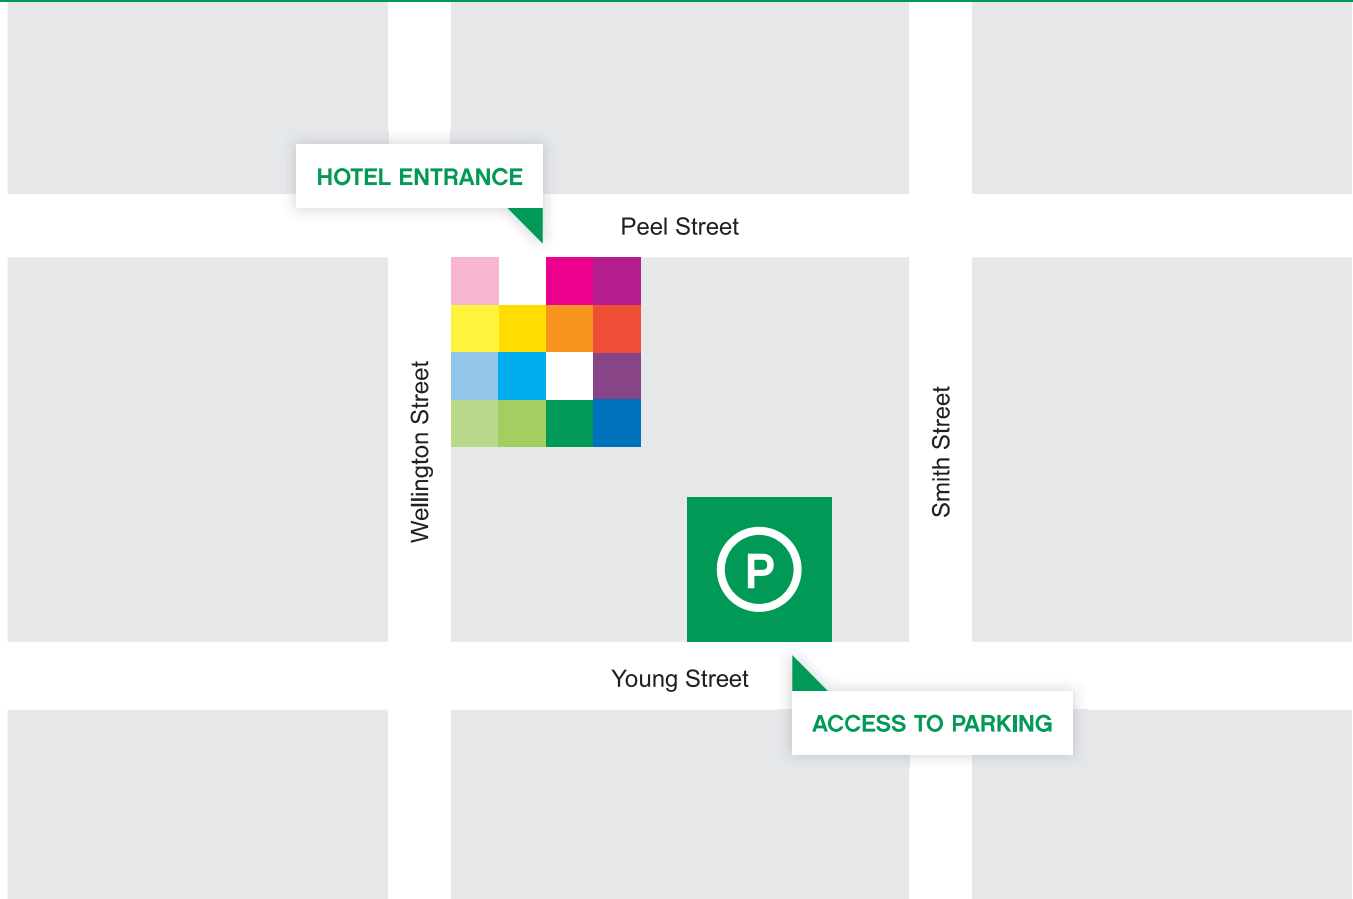

HÔTEL ALT MONTRÉAL GRIFFINTOWN

INFORMATIONS POUR LE STATIONNEMENT INTÉRIEUR

150 places disponibles

LE STATIONNEMENT EST GÉRÉ
PAR LA COMPAGNIE INDIGO,
DONT VOICI LES TARIFS :

30 minutes	4\$
Jusqu'à 12 heures	16\$
Jusqu'à 24 heures	32\$

**HÔTEL ALT
MONTRÉAL GRIFFINTOWN**

120, rue Peel
Montréal (QC) H3C 0L8
514 375-0220

althotels.com

ALT HOTEL MONTRÉAL GRIFFINTOWN

INDOOR PARKING INFORMATION

150 spots available

**THE PARKING LOT IS MANAGED
BY INDIGO. RATES ARE AS FOLLOWS:**

Each 30-min. period	\$4
MAX. 12-hr. period	\$16
MAX. 24-hr. period	\$32

Payment methods:

Cash, Visa and MasterCard

One, two or three-day parking passes (allowing you to come and go from the lot as much as necessary) are available for purchase at the front desk of the hotel, at a cost of **\$32** per 24-hour period.